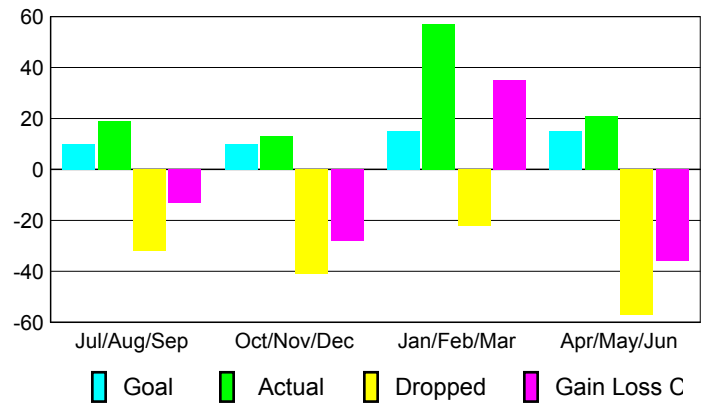

Membership Results 2008-2009

Goal, New, Dropped, Gain/Loss

Comparison of Membership Gain/Loss

Current Year Compared to the Previous Year