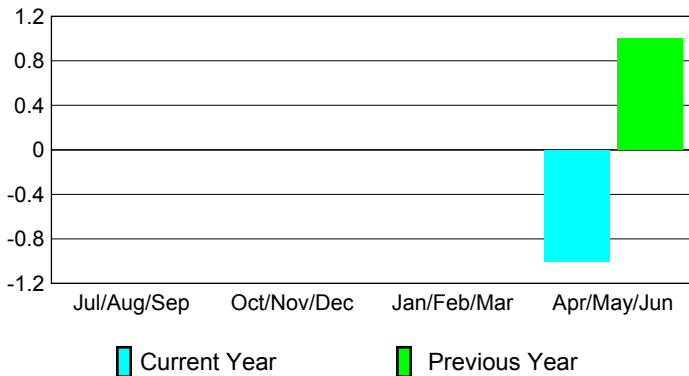

2008-2009 GMT Quarterly Report for District (or Undistricted) District 105 M

GMT: HOWARD PATRICK LEE

Location: ENGLAND

GMT CA: 4

CLUBS

Club Results 2008-2009

Clubs 2007-2008

Month	New Club Goal	Actual New Clubs	Actual Dropped Clubs	Gain/Loss of Clubs	Gain/Loss of Clubs
Jul/Aug/Sep	0	0	0	0	0
Oct/Nov/Dec	1	0	0	0	0
Jan/Feb/Mar	1	0	0	0	0
Apr/May/June	1	1	-2	-1	1
Totals	3	1	-2	-1	1

Club Results 2008-2009

Goal, New, Dropped, Gain/Loss

Comparison of Club Gain/Loss

Current Year Compared to the Previous Year

YTD Status Quo Clubs 2008-2009

Status Quo Clubs Compared to Status Quo Members

MEMBERSHIP