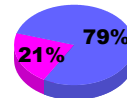

Membership Results 2008-2009

Membership 2007-2008

Month	Net Memb Goal	Actual New Memb	Actual Dropped Memb	Gain/Loss of Memb	Gain/Loss of Memb
Jul/Aug/Sep	10	19	-32	-13	9
Oct/Nov/Dec	10	13	-41	-28	-8
Jan/Feb/Mar	15	57	-22	35	38
Apr/May/June	15	21	-57	-36	28
Totals	50	110	-152	-42	67

Membership Results 2008-2009

Goal, New, Dropped, Gain/Loss

Comparison of Membership Gain/Loss

Current Year Compared to the Previous Year

Gender Comparison 2008-2009

Jul/Aug/Sep

Oct/Nov/Dec

Jan/Feb/Mar

Apr/May/June

Male

Female