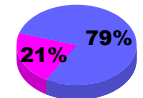

Membership Results 2008-2009

Membership 2007-2008

Month	Net Memb Goal	Actual New Memb	Actual Dropped Memb	Gain/Loss of Memb	Gain/Loss of Memb
Jul/Aug/Sep	10	19	-32	-13	9
Oct/Nov/Dec	10	13	-41	-28	-8
Jan/Feb/Mar	15	57	-22	35	38
Apr/May/June	15	21	-57	-36	28
Totals	50	110	-152	-42	67

Membership Results 2008-2009

Goal, New, Dropped, Gain/Loss

Comparison of Membership Gain/Loss

Current Year Compared to the Previous Year

Gender Comparison 2008-2009

Jul/Aug/Sep

Oct/Nov/Dec

Jan/Feb/Mar

Apr/May/June

Male

Female