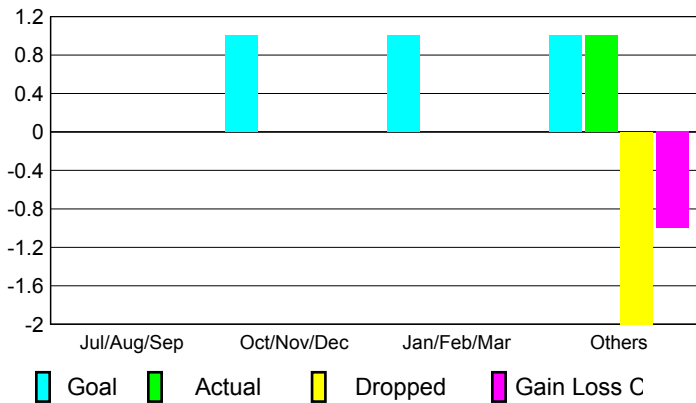

2008-2009 GMT Quarterly Report for District (or Undistricted) District 105 M

GMT: HOWARD PATRICK LEE

Location: ENGLAND

GMT CA: 4

CLUBS

Club Results 2008-2009

Clubs 2007-2008

Month	New Club Goal	Actual New Clubs	Actual Dropped Clubs	Gain/Loss of Clubs	Gain/Loss of Clubs
Jul/Aug/Sep	0	0	0	0	0
Oct/Nov/Dec	1	0	0	0	0
Jan/Feb/Mar	1	0	0	0	0
Apr/May/June	1	1	-2	-1	1
Totals	3	1	-2	-1	1

Club Results 2008-2009

Goal, New, Dropped, Gain/Loss

Comparison of Club Gain/Loss

Current Year Compared to the Previous Year

YTD Status Quo Clubs 2008-2009

Status Quo Clubs Compared to Status Quo Members

MEMBERSHIP

Membership Results 2008-2009

Membership 2007-2008

Month	Net Memb Goal	Actual New Memb	Actual Dropped Memb	Gain/Loss of Memb	Gain/Loss of Memb
Jul/Aug/Sep	10	19	-32	-13	9
Oct/Nov/Dec	10	13	-41	-28	-8
Jan/Feb/Mar	15	57	-22	35	38
Apr/May/June	15	21	-57	-36	28
Totals	50	110	-152	-42	67