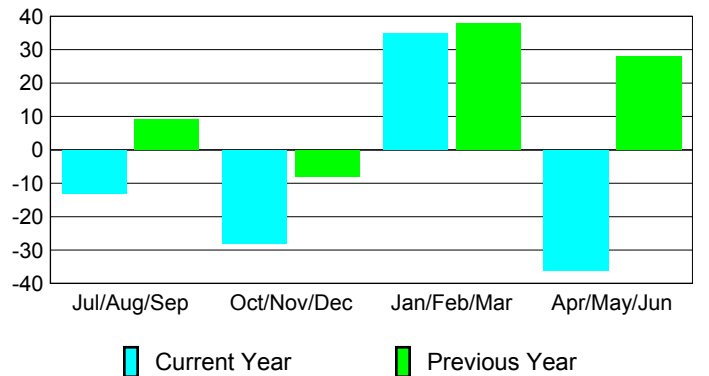

Membership Results 2008-2009

Membership 2007-2008

Month	Net Memb Goal	Actual New Memb	Actual Dropped Memb	Gain/Loss of Memb	Gain/Loss of Memb
Jul/Aug/Sep	10	19	-32	-13	9
Oct/Nov/Dec	10	13	-41	-28	-8
Jan/Feb/Mar	15	57	-22	35	38
Apr/May/June	15	21	-57	-36	28
Totals	50	110	-152	-42	67

Membership Results 2008-2009

Goal, New, Dropped, Gain/Loss

Comparison of Membership Gain/Loss

Current Year Compared to the Previous Year

Gender Comparison 2008-2009

Jul/Aug/Sep

Oct/Nov/Dec

Jan/Feb/Mar

Apr/May/June

Male

Female